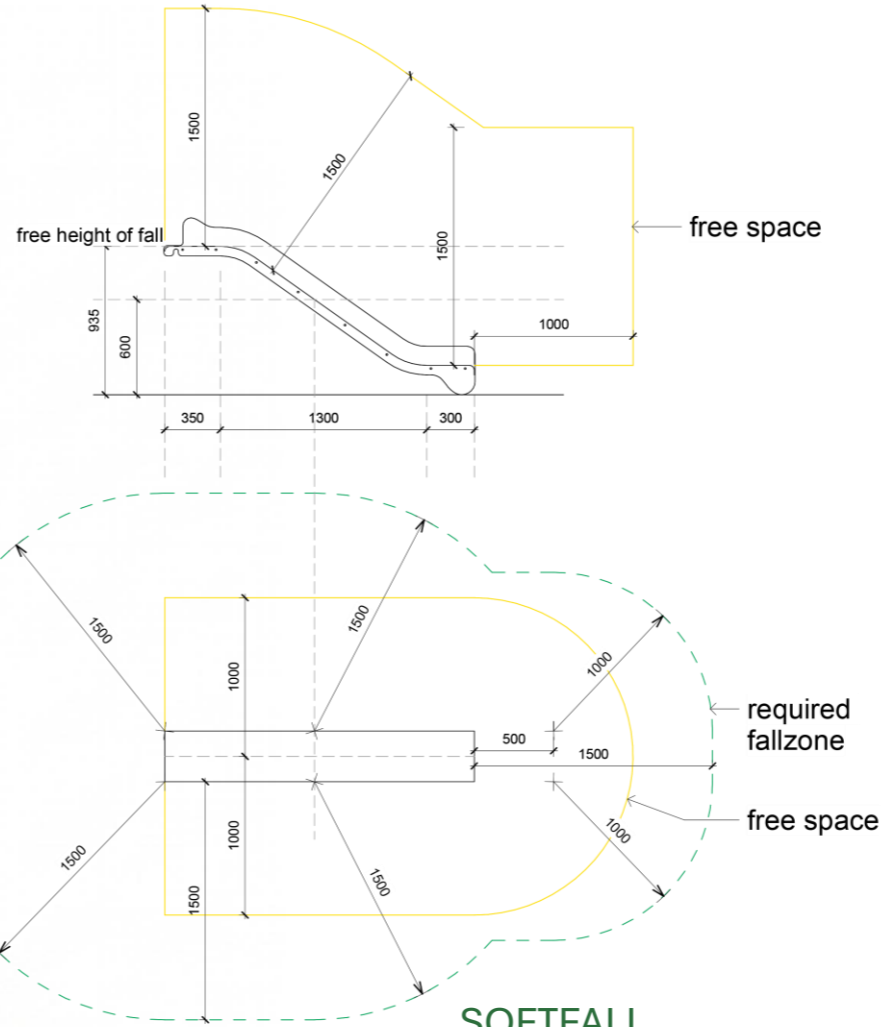

Slides

LONG SLIDE

SOFTFALL

Fall zone requirements shown in diagram. Based on free height of fall less than 150cm.
 Fall zone requirements for Trestle, Cube or other equipment used to be added.

ADJUSTABLE INCLINE

Long Slide attaches securely to Trestle frame or Cube.
 Difficulty adjustable based on preferred attachment height and trestle frame type.

SPECIFICATIONS

COMPLIANCE	AS 4685:2121, NZS 5828:2015
AGE RANGE	Toddlers & Pre-Schoolers
FALL HEIGHT	Depends on trestle/cube height
OVERALL DIM.	32cm x 195cm x variable H
SOFTFALL AREA	Depends on trestle/cube height
SUPERVISION	Responsible adult-when in use