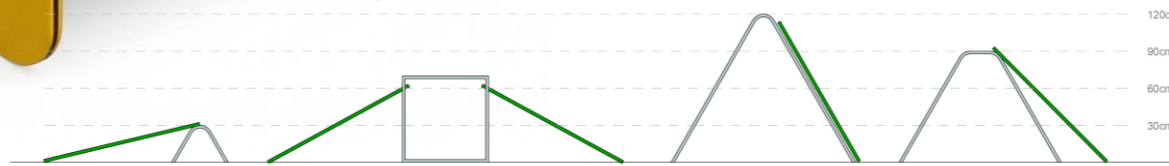

Slides

LONG SLIDE

SOFTFALL

Fall zone requirements shown in diagram. Based on free height of fall less than 150cm.
 Fall zone requirements for Trestle, Cube or other equipment used to be added.

ADJUSTABLE INCLINE

Long Slide attaches securely to Trestle frame or Cube.
 Difficulty adjustable based on preferred attachment height and trestle frame type.

SPECIFICATIONS

COMPLIANCE	AS 4685:2121, NZS 5828:2015
AGE RANGE	Toddlers & Pre-Schoolers
FALL HEIGHT	Depends on trestle/cube height
OVERALL DIM.	32cm x 195cm x variable H
SOFTFALL AREA	Depends on trestle/cube height
SUPERVISION	Responsible adult-when in use